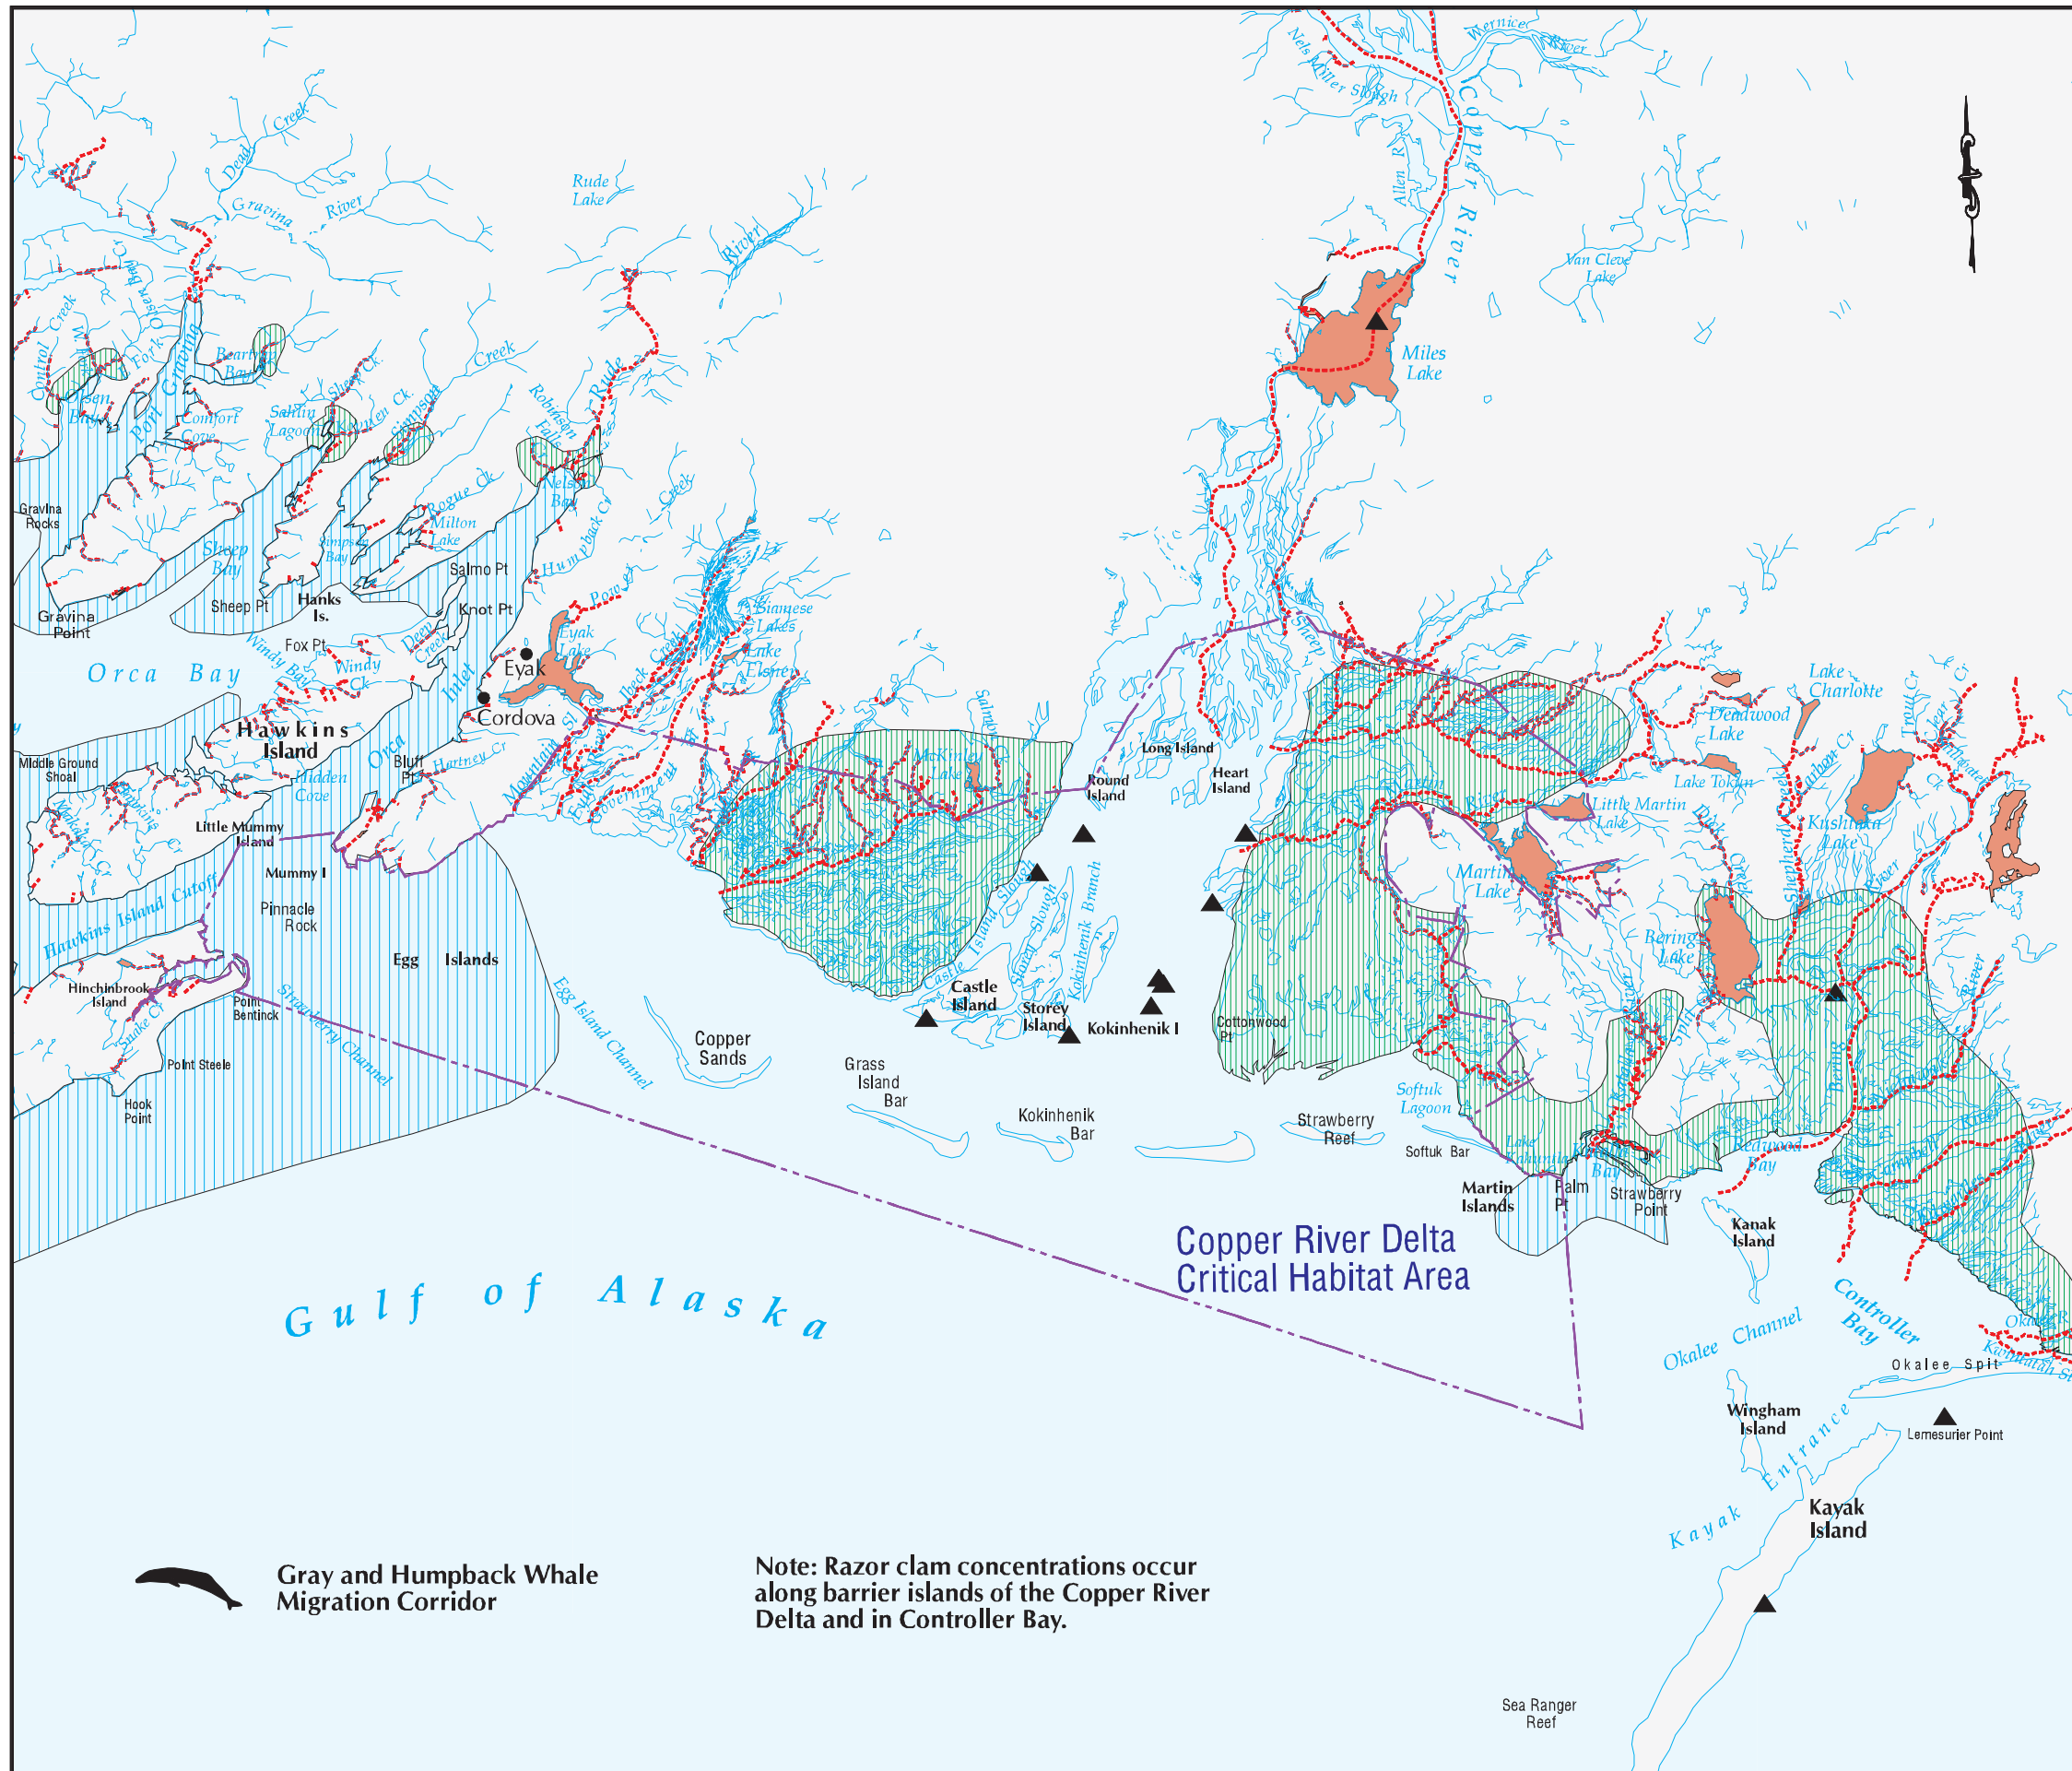

MESA57a

COPPER RIVER DELTA CONTROLLER BAY

LEGEND

-  Brown Bear Summer/Fall Concentration Areas
-  Sea Otter Concentration Areas
-  Harbor Seal Haulout
-  Anadromous Lakes
-  Anadromous Streams
-  Copper River Delta Critical Habitat Area Boundary

Note: Razor clam concentrations occur along barrier islands of the Copper River Delta and in Controller Bay.

Sea Ranger Reef